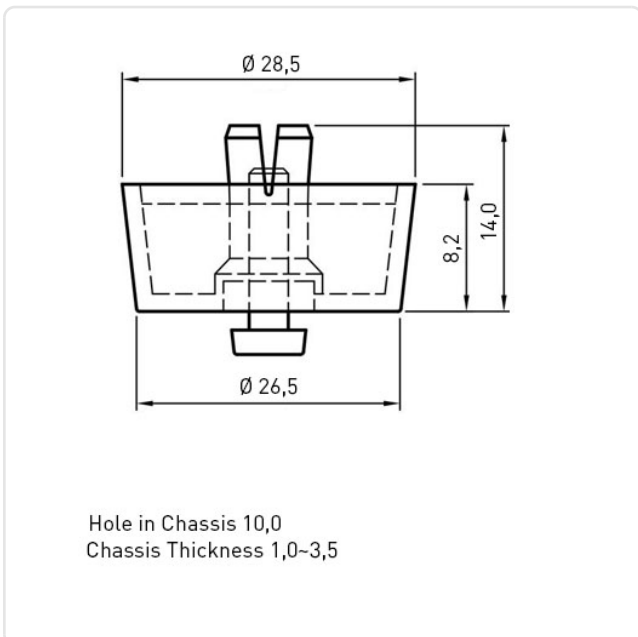

Would you like individual advice?

We look forward to your email to products@ettinger.de.

Subject to change and errors.