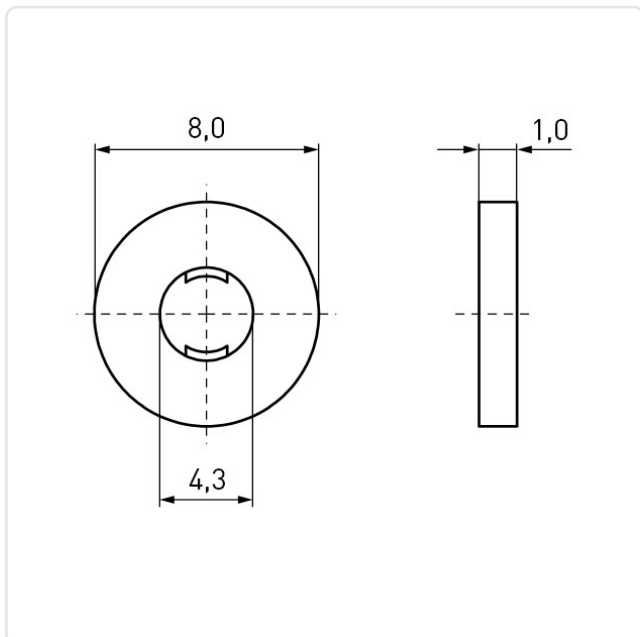

Would you like individual advice?

We look forward to your email to products@ettinger.de.

Subject to change and errors.