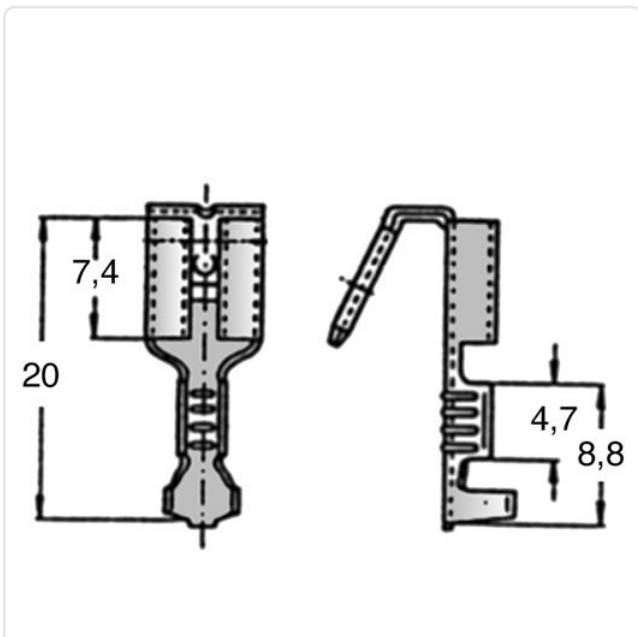

Would you like individual advice?

We look forward to your email to products@ettinger.de.

Subject to change and errors.