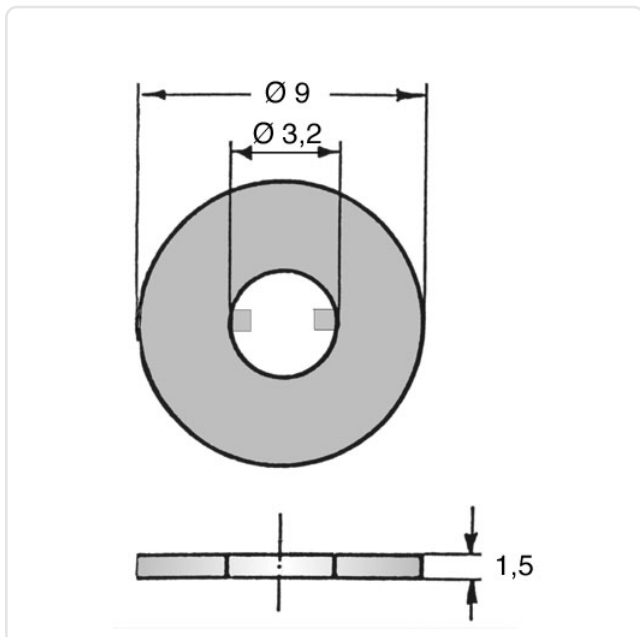

Would you like individual advice?

We look forward to your email to products@ettinger.de.

Subject to change and errors.