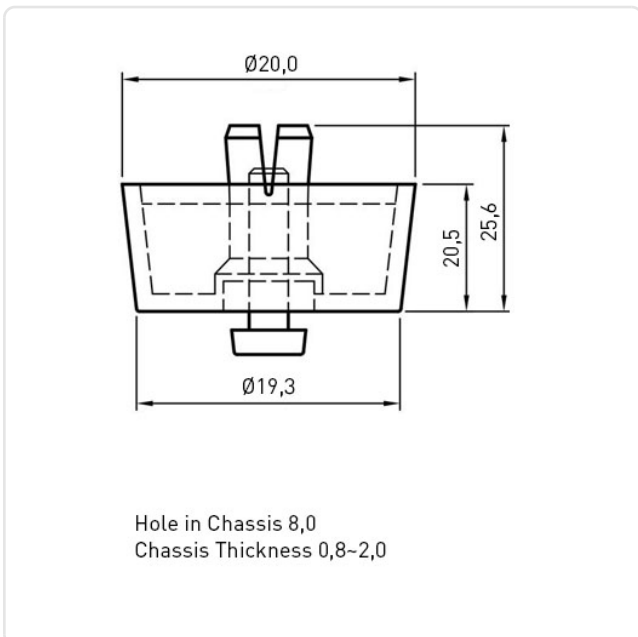

Would you like individual advice?

We look forward to your email to products@ettinger.de.

Subject to change and errors.