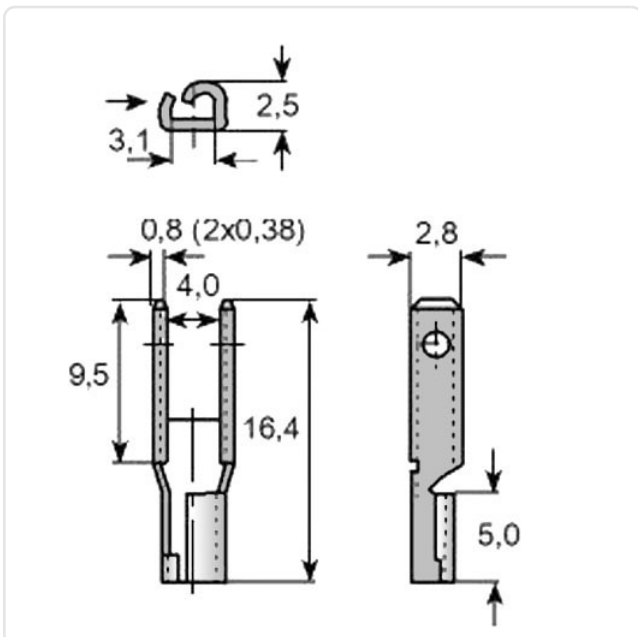

Article datasheet

Fast On 2x 2,8x0,8mm Brass,tinned

Article-No.: 012.28.905

Image may be similar

Finish: Tin-Plated

Length [mm]: 16

Material: Brass

Material Group: Messing

Size [mm]: 2.8x0.5

Weight: 0.5g

Conformities:

You can find all information on the web on our article detail page

Would you like individual advice?

We look forward to your email to products@ettinger.de.

Subject to change and errors.