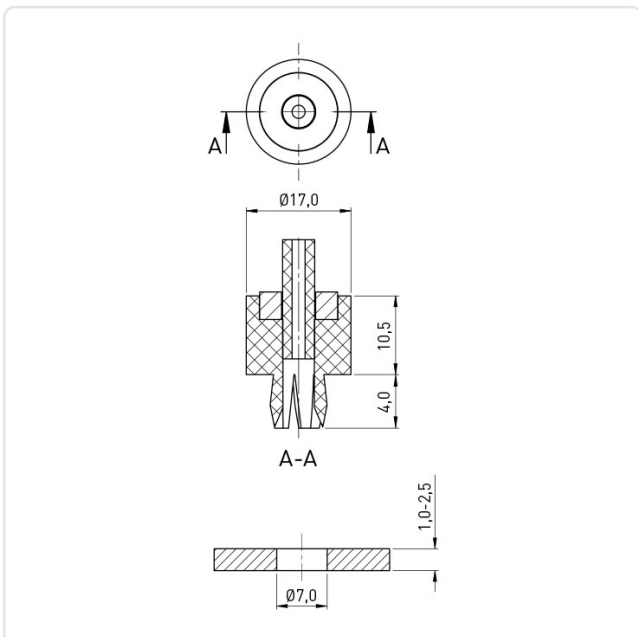

Would you like individual advice?

We look forward to your email to products@ettinger.de.

Subject to change and errors.