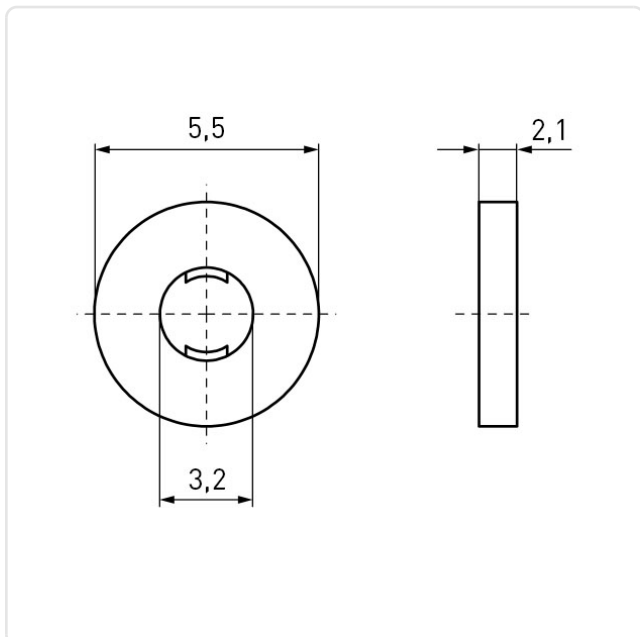

Article datasheet

Captive Washer $\text{\O}3.2/5.5 \times 2.1$ Polyamide 45449 gray

Article-No.: 003.09.238

Image may be similar

Color: Gray
For Thread Size: M3
Height [mm]: 2.1
Inner Diameter [mm]: 3.2
Material: PA 6.6
Material Group: Kunststoff
Outer Diameter [mm]: 5.5
Weight: 0.03g
Conformities: