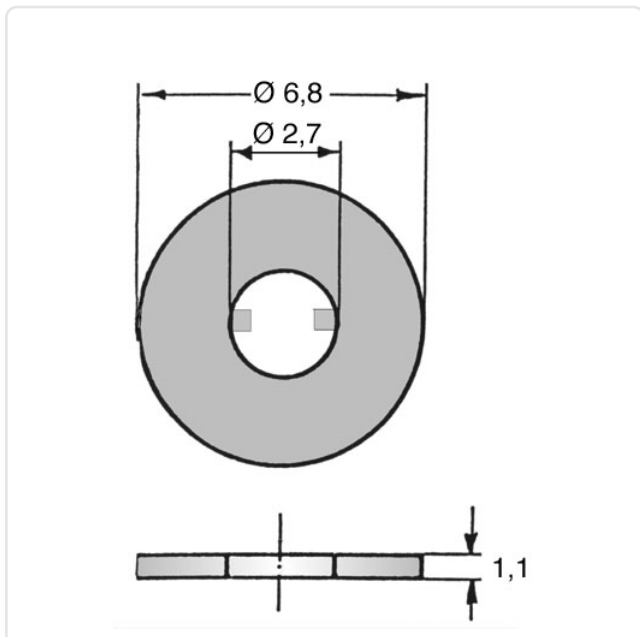

Would you like individual advice?

We look forward to your email to products@ettinger.de.

Subject to change and errors.