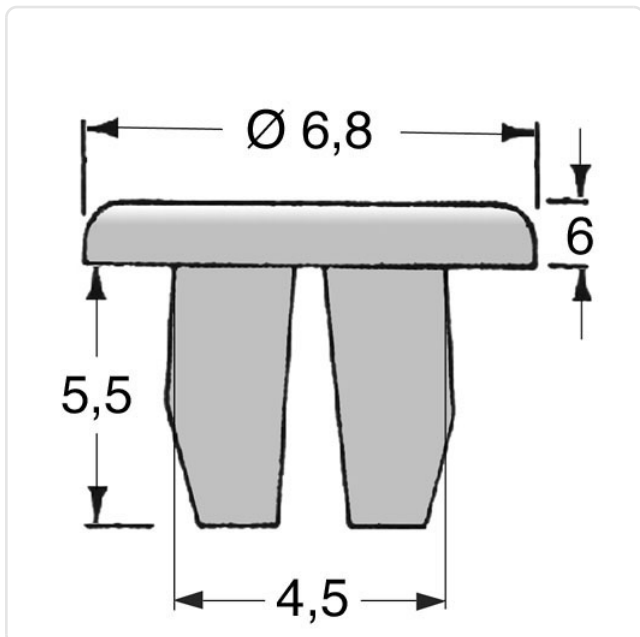

Would you like individual advice?

We look forward to your email to products@ettinger.de.

Subject to change and errors.