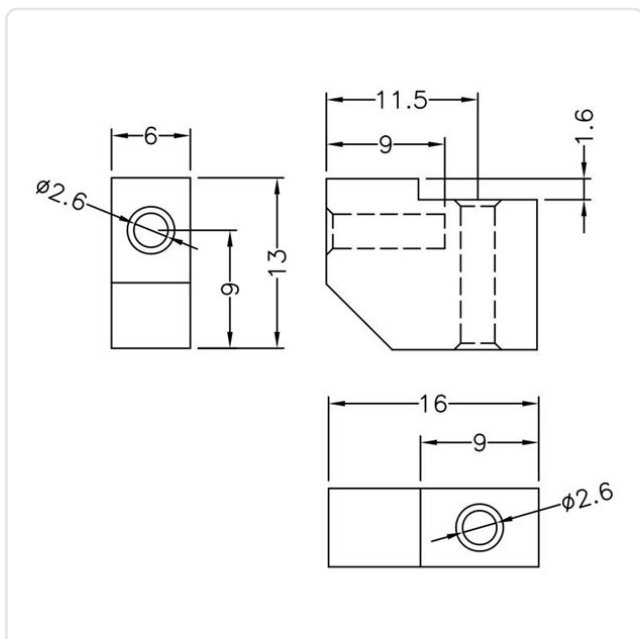

Would you like individual advice?

We look forward to your email to products@ettinger.de.

Subject to change and errors.