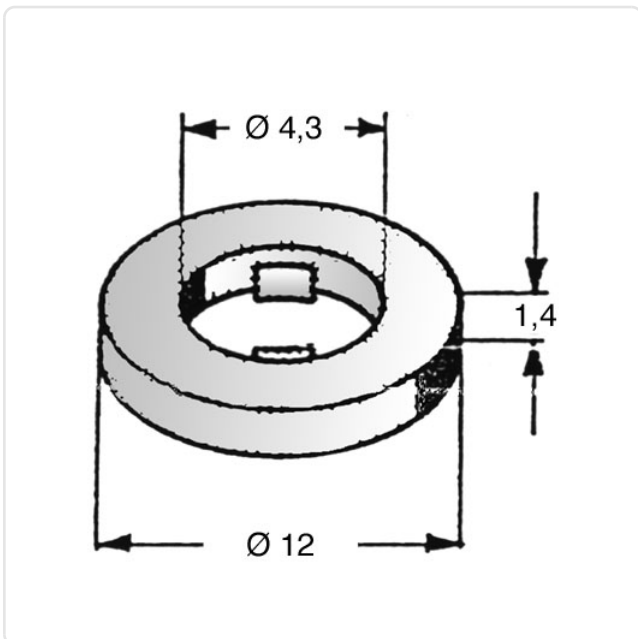

Article datasheet

Captive Washer $\varnothing 4.3/12.0 \times 1.5$ PVC black

Article-No.: 003.16.040

Image may be similar

Color: Black
For Thread Size: M4
Height [mm]: 1.5
Inner Diameter [mm]: 4.3
Material: PVC - Polyvinyl Chloride
Material Group: Plastic
Outer Diameter [mm]: 12
Weight: 0.2g
Conformities: