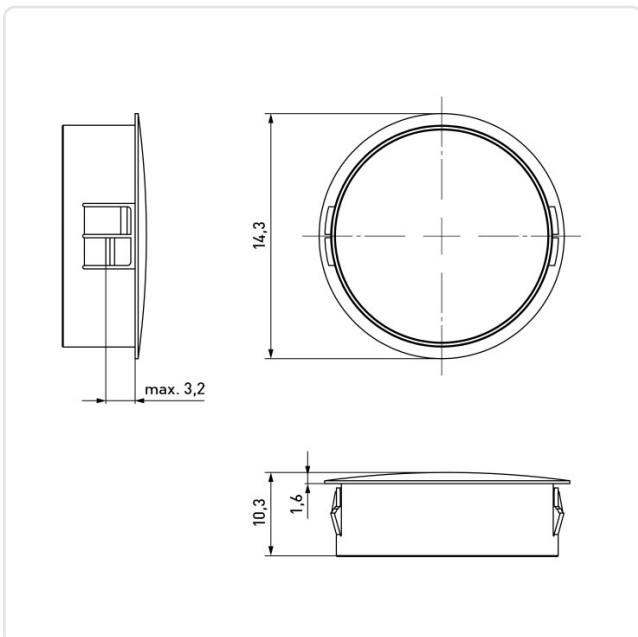

Would you like individual advice?

We look forward to your email to products@ettinger.de.

Subject to change and errors.