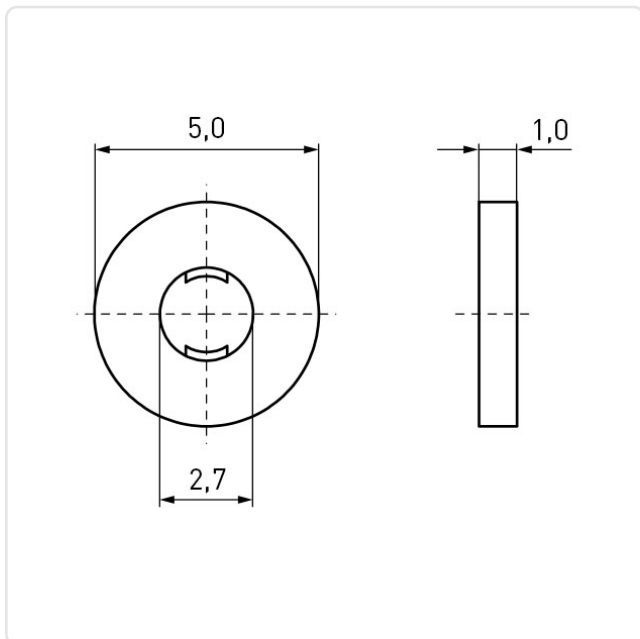

Article datasheet

Captive Washer Ø2.7/5.0 x 1.0 Polyethylene blue

Article-No.: 003.09.326

Image may be similar

Color: Blue
For Thread Size: M2.5
Height [mm]: 1
Inner Diameter [mm]: 2.7
Material: PE - Polyethylene
Material Group: Kunststoff
Outer Diameter [mm]: 5
Weight: 0.02g
Conformities: