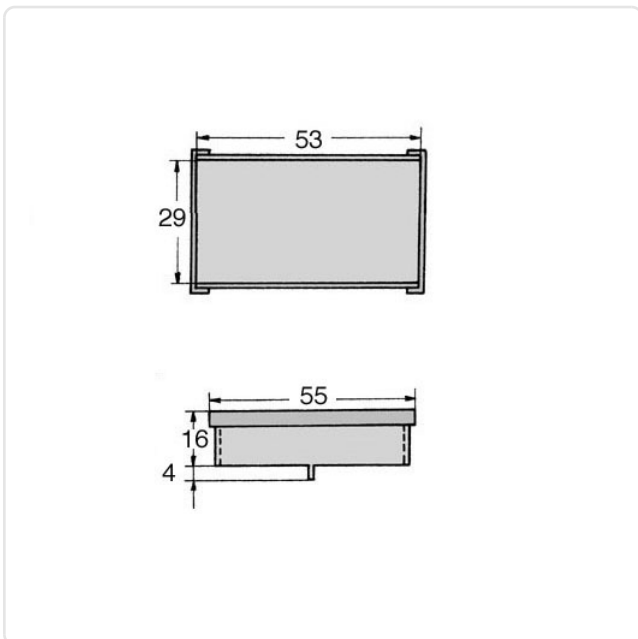

Would you like individual advice?

We look forward to your email to products@ettinger.de.

Subject to change and errors.