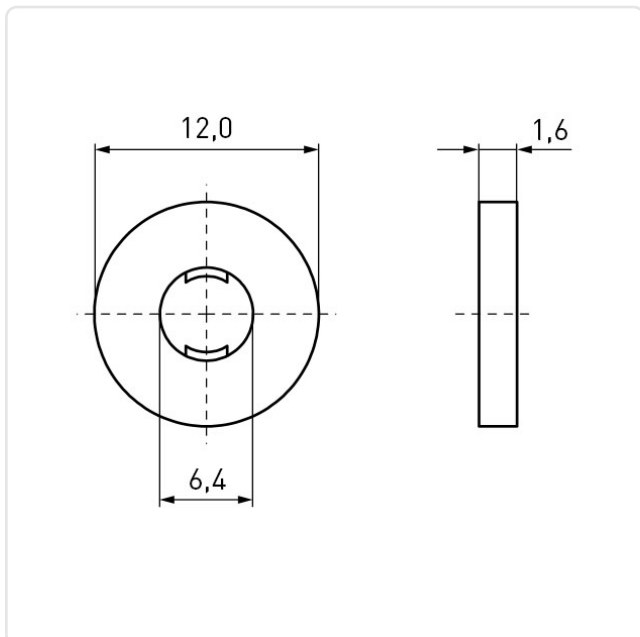

Would you like individual advice?

We look forward to your email to products@ettinger.de.

Subject to change and errors.