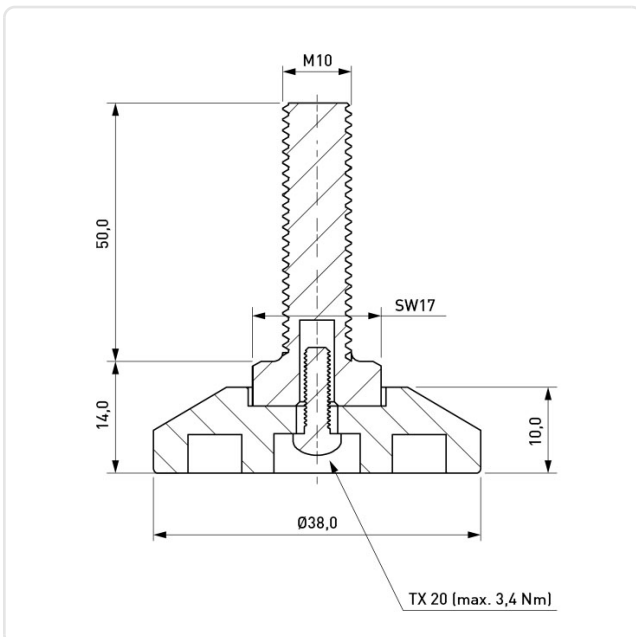

Would you like individual advice?

We look forward to your email to products@ettinger.de.

Subject to change and errors.