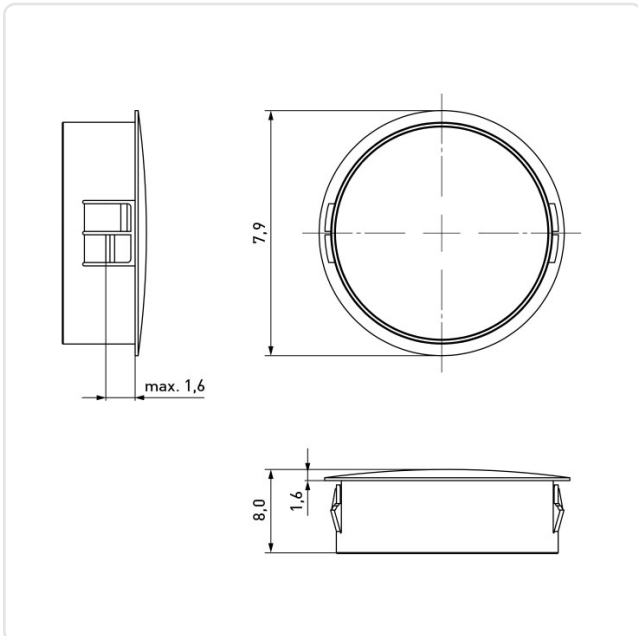

Would you like individual advice?

We look forward to your email to products@ettinger.de.

Subject to change and errors.