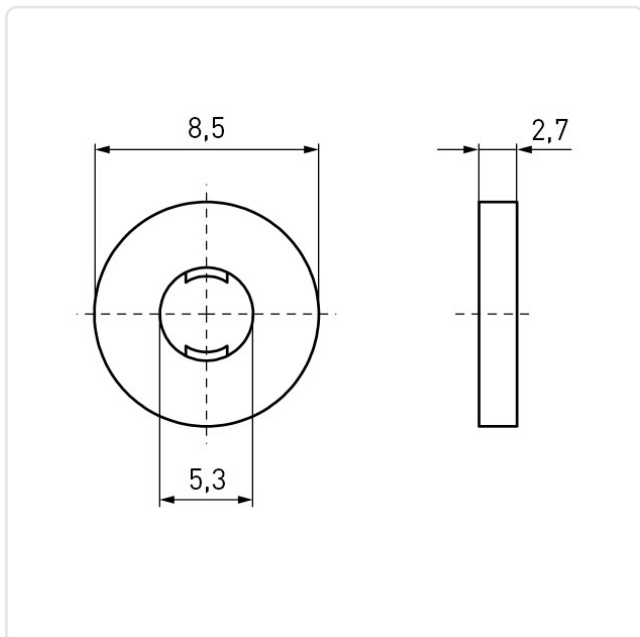

Would you like individual advice?

We look forward to your email to products@ettinger.de.

Subject to change and errors.