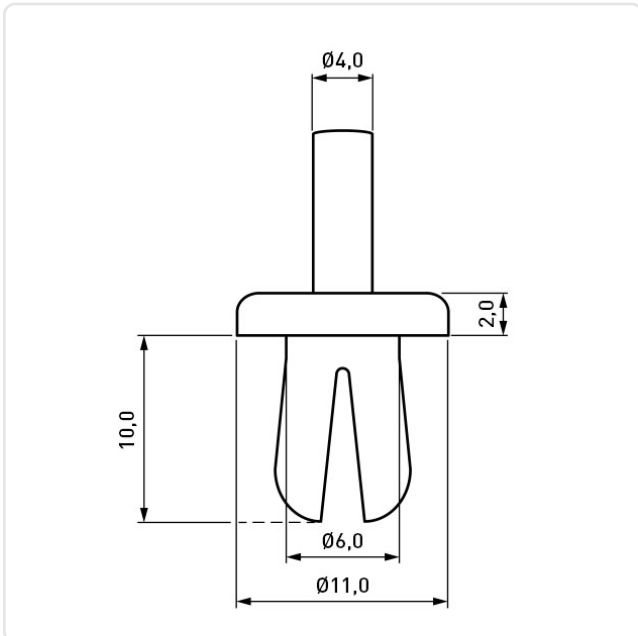

## Drive Rivet $\varnothing 6.0$ | 3.0-7.0 Polyamide 6.6 black

Article-No.: 072.13.660

Image may be similar

Color:	Black
Flammability Class:	UL94-V2
Head Diameter [mm]:	11
Head Height [mm]:	2
Length [mm]:	10
Mandrel Diameter [mm]:	4
Material:	PA 6.6
Model:	not removable
Mounting Hole Range [mm]:	$\varnothing 6.0-6.4$
Panel Thickness [mm]:	3,0-7,0
Rivet Diameter [mm]:	6
Weight:	0.5g
Conformities:	