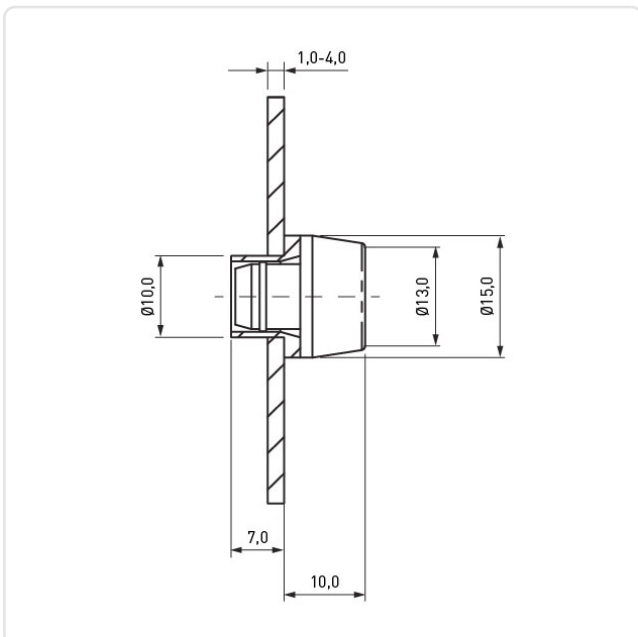

Would you like individual advice?

We look forward to your email to products@ettinger.de.

Subject to change and errors.