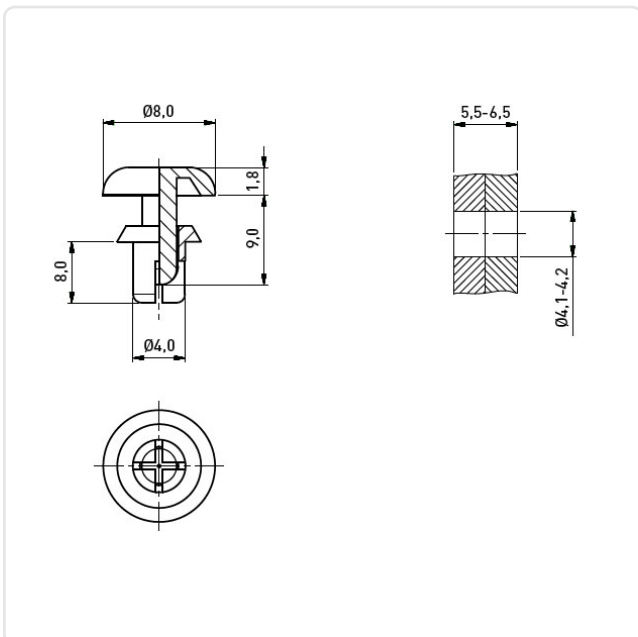

Would you like individual advice?

We look forward to your email to products@ettinger.de.

Subject to change and errors.