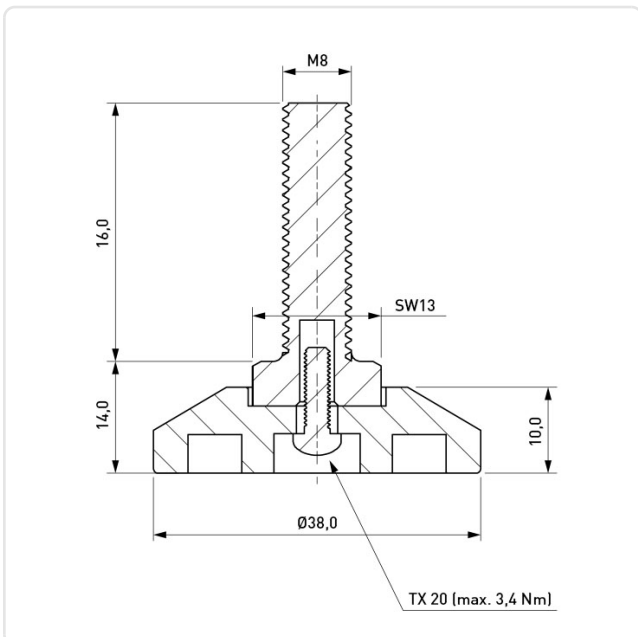

Would you like individual advice?

We look forward to your email to products@ettinger.de.

Subject to change and errors.