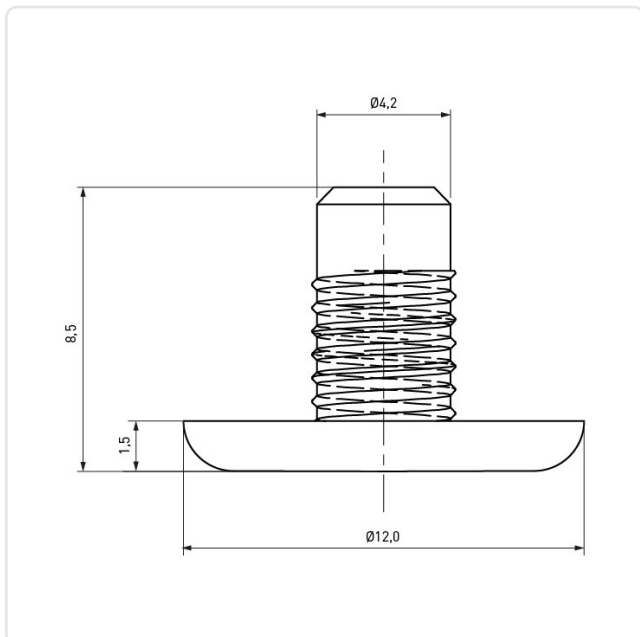

Would you like individual advice?

We look forward to your email to products@ettinger.de.

Subject to change and errors.