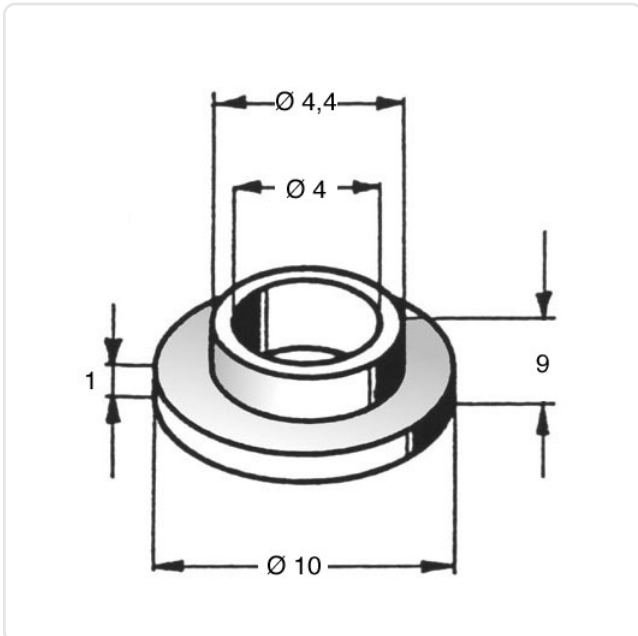

## Shoulder Washers 4,0/4,4X9,00, PA6.6 Black

Article-No.: 070.83.541

Image may be similar

Color: Black  
Height [mm]: 9  
Inner Diameter [mm]: 4  
Lug Diameter [mm]: 4.4  
Material: PA 6.6  
Material Group: Kunststoff  
Model: With Low Lug  
Outer Diameter [mm]: 10  
Weight: 0.12g  
Conformities: