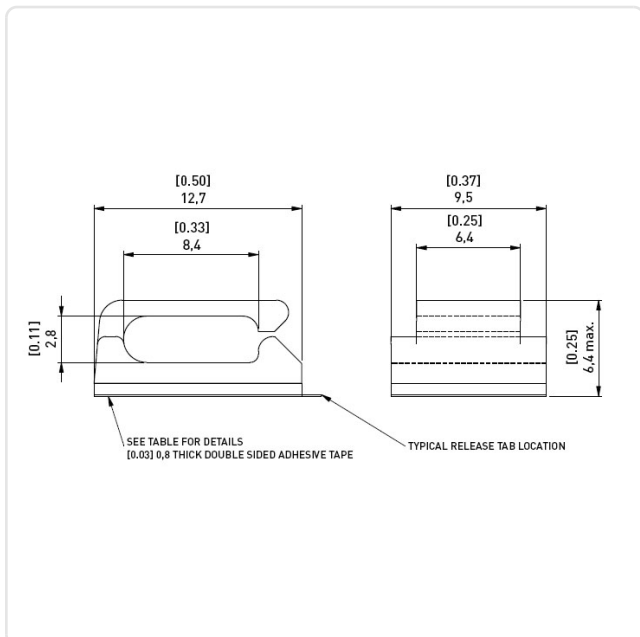

Would you like individual advice?

We look forward to your email to products@ettinger.de.

Subject to change and errors.