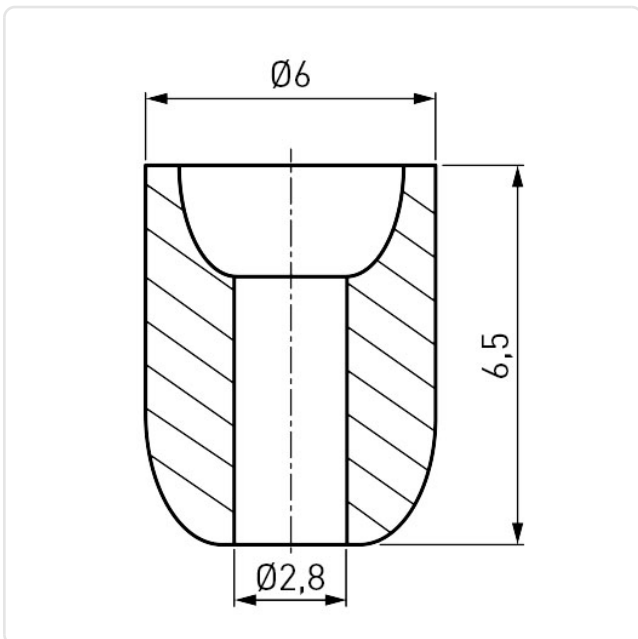

Would you like individual advice?

We look forward to your email to products@ettinger.de.

Subject to change and errors.