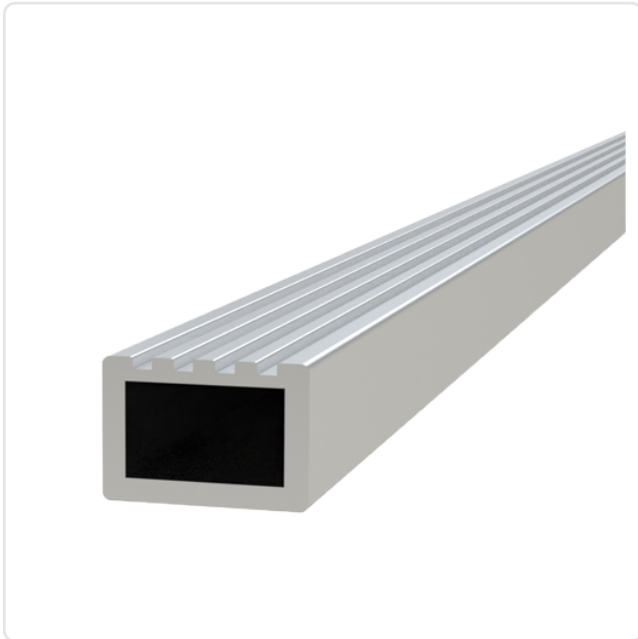

Article datasheet

Handle Profil 13/9x1000mm / Alu, natural

Article-No.: 029.71.991

Image may be similar

| | |
|----------------------------|---|
| Color: | Natural |
| Dist. Mounting Holes [mm]: | 1000 |
| Finish: | Plain |
| Material: | Aluminum ENAW-6060 / AlMgSi, lead-free |
| Material Group: | Aluminum |
| Model: | Profile |
| Weight: | 143g |
| Conformities: |    |