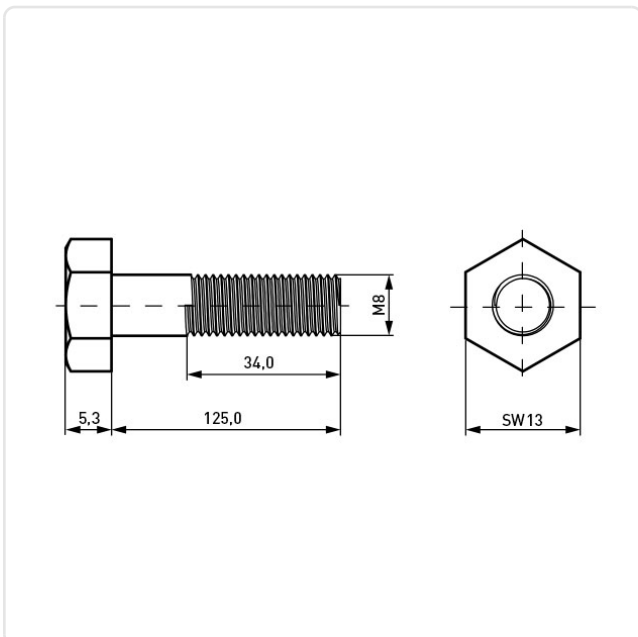

Would you like individual advice?

We look forward to your email to products@ettinger.de.

Subject to change and errors.