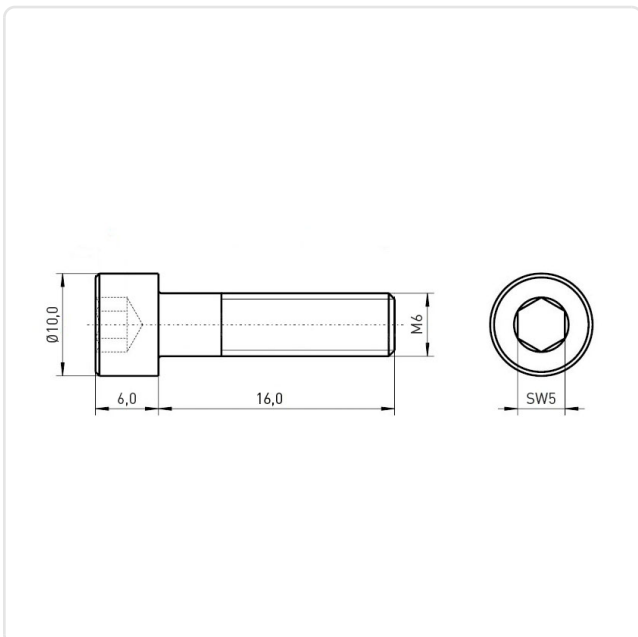

Article datasheet

Cheese Head Screw ISO4762 M6x16 A2 Plain Stainless Steel Hexagon Socket

Article-No.: 001.16.662

Image may be similar

| | |
|---------------------|-------------------------------|
| Actuator Size: | Hexagon Socket Hex5 |
| DIN/ISO: | DIN912 / ISO4762 |
| Drive Type: | Hexagon Socket |
| Finish: | Plain |
| Head Diameter [mm]: | 10 |
| Head Height [mm]: | 6 |
| Head Shape: | Cheese Head |
| Length [mm]: | 16 |
| Material: | Stainless Steel AISI 304 / A2 |
| Material Group: | Stainless Steel |
| Thread Size: | M6 |
| Weight: | 5.55g |
| Conformities: | |