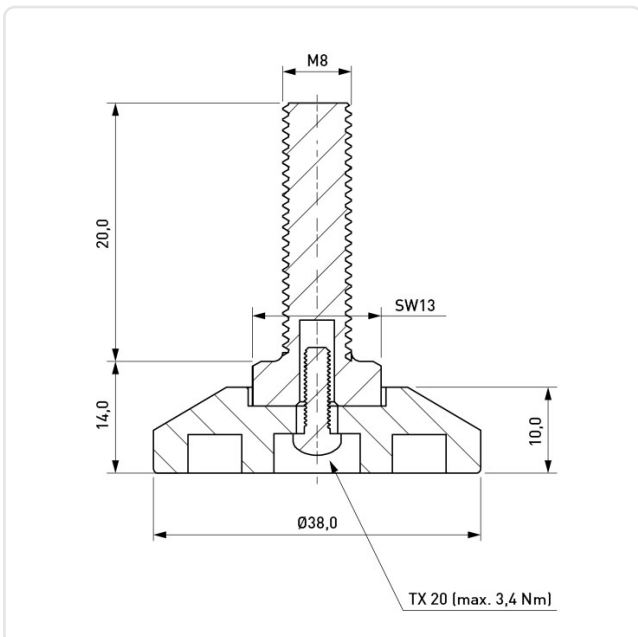

Would you like individual advice?

We look forward to your email to products@ettinger.de.

Subject to change and errors.