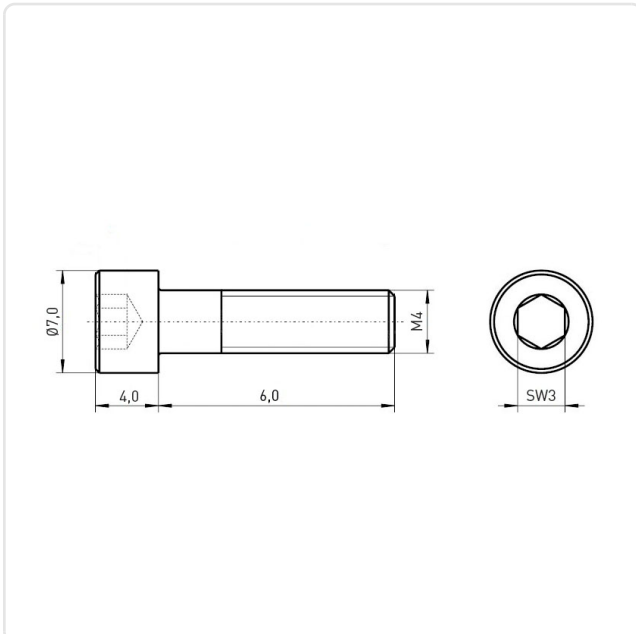

You can find all
information on the web on
our article detail page

Would you like individual advice?

We look forward to your email to products@ettinger.de.

Subject to change and errors.