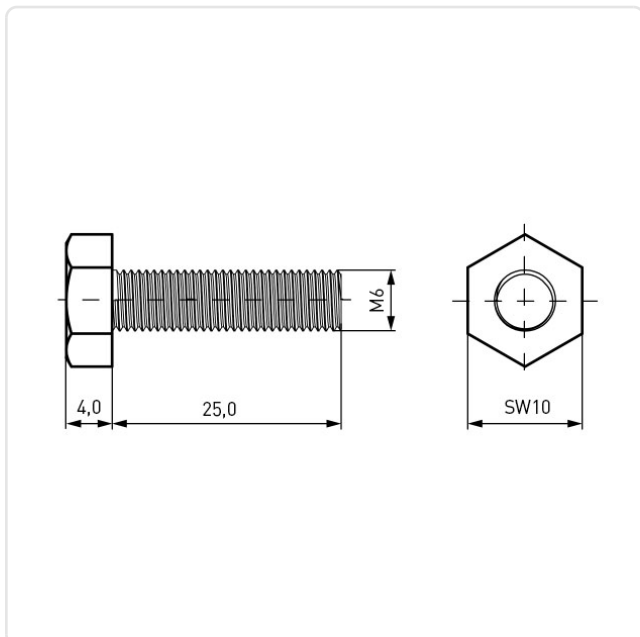

Would you like individual advice?

We look forward to your email to products@ettinger.de.

Subject to change and errors.