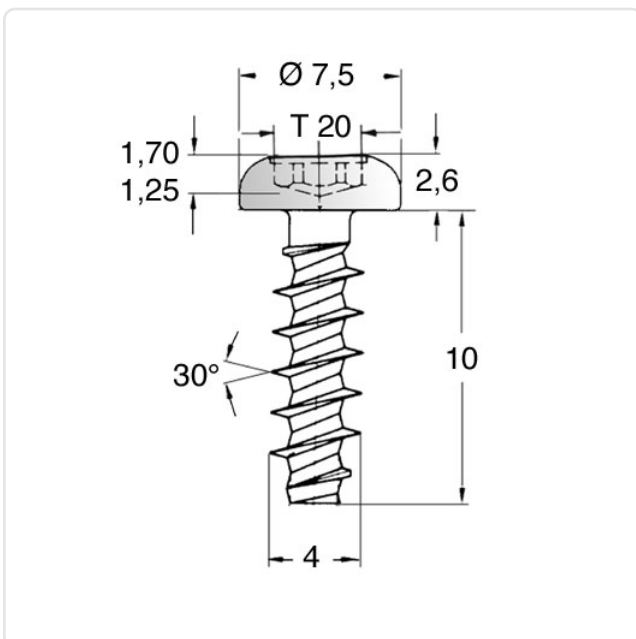

You can find all
information on the web on
our article detail page

Would you like individual advice?

We look forward to your email to products@ettinger.de.

Subject to change and errors.