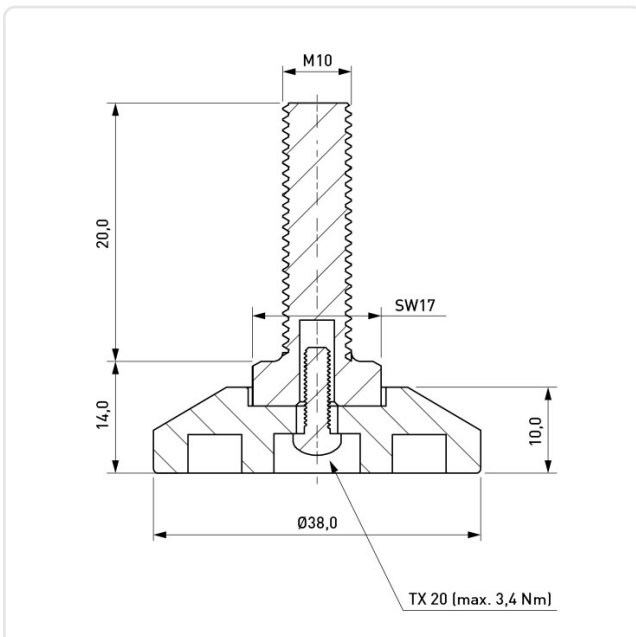

Would you like individual advice?

We look forward to your email to products@ettinger.de.

Subject to change and errors.