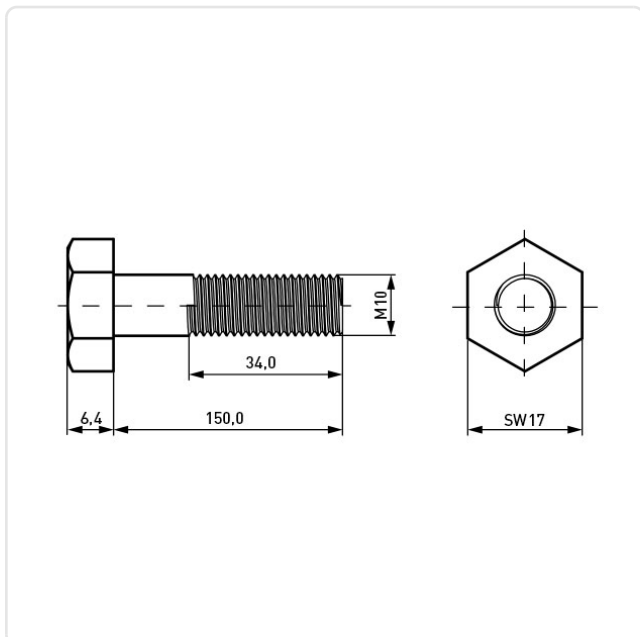

Would you like individual advice?

We look forward to your email to products@ettinger.de.

Subject to change and errors.