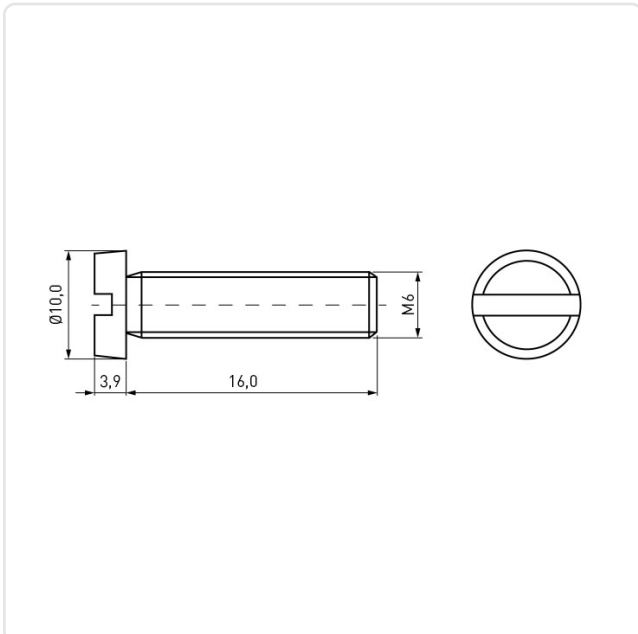

Article datasheet

Cheese Head Screw ISO1207 M6x16 PA-66 Natural Slotted

Article-No.: 001.44.666

Image may be similar

Color:	Natural
DIN/ISO:	DIN84 / ISO1207
Drive Type:	Slotted
Flammability Class:	UL94-V2
Head Diameter [mm]:	10
Head Height [mm]:	3.9
Head Shape:	Cheese Head
Length [mm]:	16
Material:	PA 6.6
Material Group:	Plastic
Thread Size:	M6
Weight:	1.4g
Conformities:	