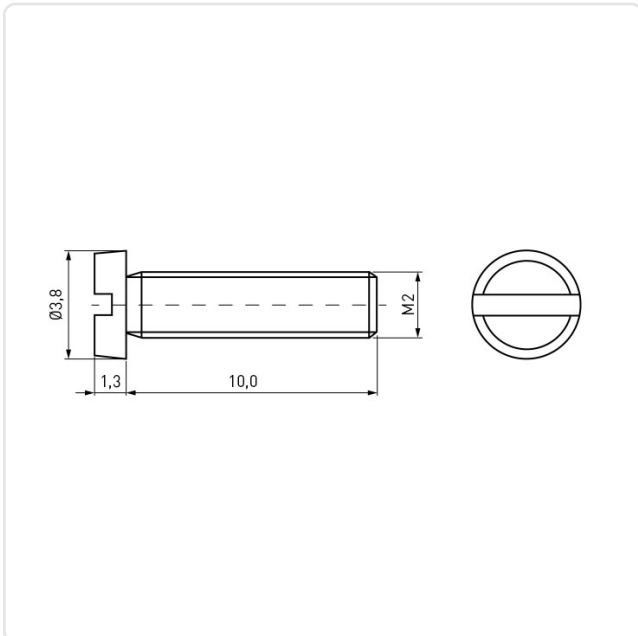

Article datasheet

Cheese Head Screw ISO1207 M2x10 PA-66 Natural Slotted

Article-No.: 001.44.146

Image may be similar

Color:	Natural
DIN/ISO:	DIN84 / ISO1207
Drive Type:	Slotted
Flammability Class:	UL94-V2
Head Diameter [mm]:	3.8
Head Height [mm]:	1.3
Head Shape:	Cheese Head
Length [mm]:	10
Material:	PA 6.6
Material Group:	Plastic
Thread Size:	M2
Weight:	0.05g
Conformities:	