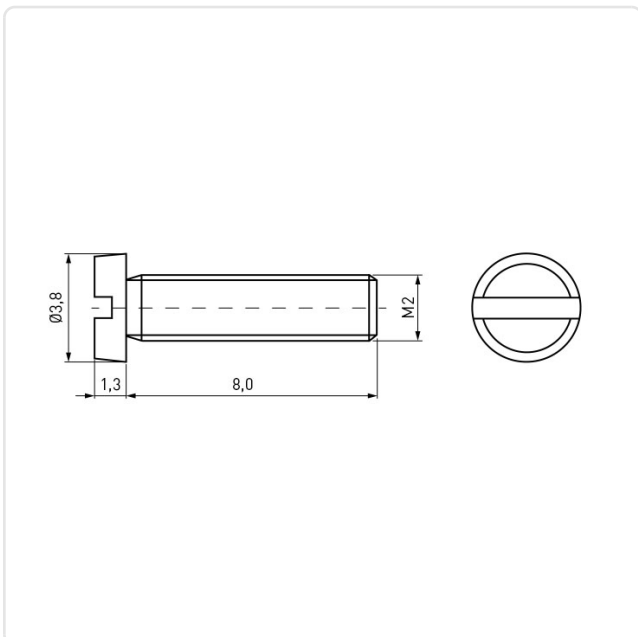

## Cheese Head Screw ISO1207 M2x8 PA-66 Natural Slotted

Article-No.: 001.44.136

Image may be similar

|                     |                 |
|---------------------|-----------------|
| Color:              | Natural         |
| DIN/ISO:            | DIN84 / ISO1207 |
| Drive Type:         | Slotted         |
| Flammability Class: | UL94-V2         |
| Head Diameter [mm]: | 3.8             |
| Head Height [mm]:   | 1.3             |
| Head Shape:         | Cheese Head     |
| Length [mm]:        | 8               |
| Material:           | PA 6.6          |
| Material Group:     | Plastic         |
| Thread Size:        | M2              |
| Weight:             | 0.04g           |
| Conformities:       |                 |