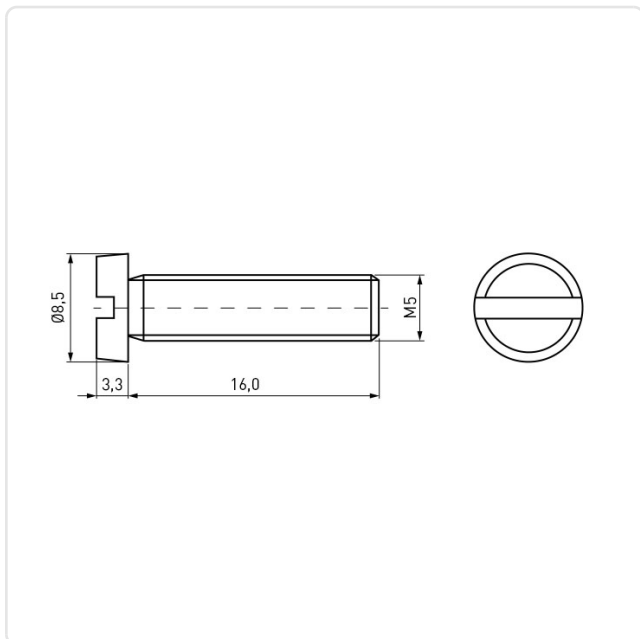

Article datasheet

Cheese Head Screw ISO1207 M5x16 PA-66 Natural Slotted

Article-No.: 001.44.566

Image may be similar

| | |
|---------------------|-----------------|
| Color: | Natural |
| DIN/ISO: | DIN84 / ISO1207 |
| Drive Type: | Slotted |
| Flammability Class: | UL94-V2 |
| Head Diameter [mm]: | 8.5 |
| Head Height [mm]: | 3.3 |
| Head Shape: | Cheese Head |
| Length [mm]: | 16 |
| Material: | PA 6.6 |
| Material Group: | Plastic |
| Thread Size: | M5 |
| Weight: | 0.44g |
| Conformities: | |