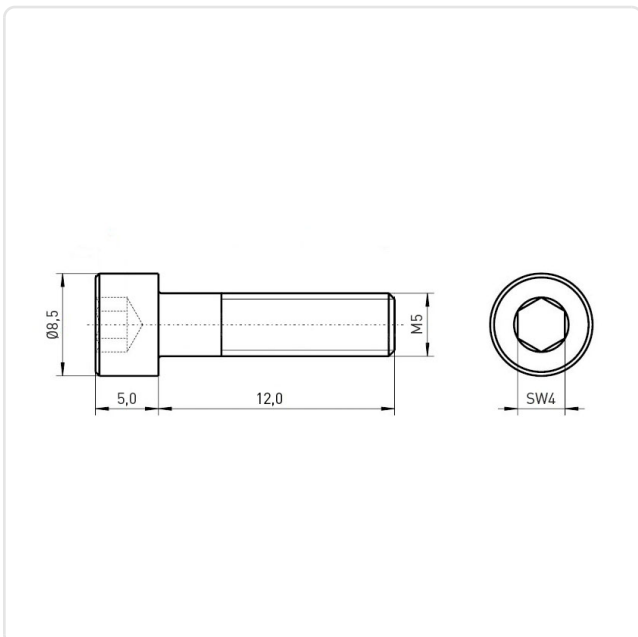

Article datasheet

Cheese Head Screw ISO4762 M5x12 A2 Plain Stainless Steel Hexagon Socket

Article-No.: 001.16.552

Image may be similar

Actuator Size:	Hexagon Socket Hex4
DIN/ISO:	DIN912 / ISO4762
Drive Type:	Hexagon Socket
Finish:	Plain
Head Diameter [mm]:	8.5
Head Height [mm]:	5
Head Shape:	Cheese Head
Length [mm]:	12
Material:	Stainless Steel AISI 304 / A2
Material Group:	Stainless Steel
Thread Size:	M5
Weight:	3.16g
Conformities:	