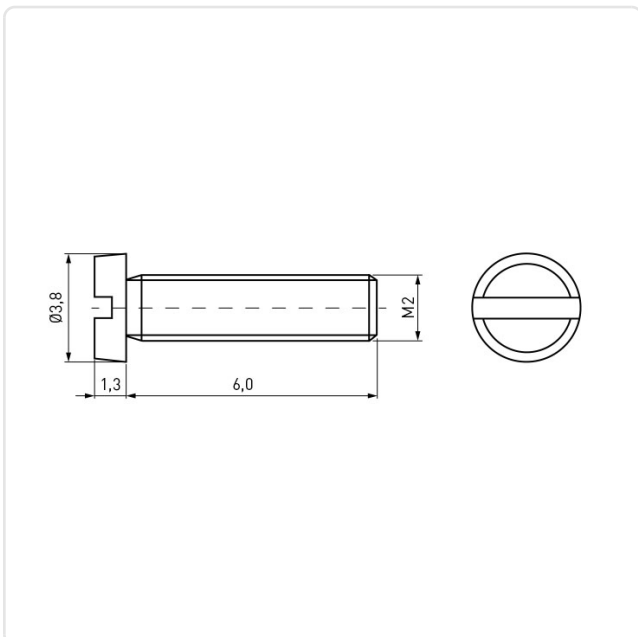

Article datasheet

Cheese Head Screw ISO1207 M2x6 PA-66 Natural Slotted

Article-No.: 001.44.126

Image may be similar

Color:	Natural
DIN/ISO:	DIN84 / ISO1207
Drive Type:	Slotted
Flammability Class:	UL94-V2
Head Diameter [mm]:	3.8
Head Height [mm]:	1.3
Head Shape:	Cheese Head
Length [mm]:	6
Material:	PA 6.6
Material Group:	Kunststoff
Thread Size:	M2
Weight:	0.03g
Conformities:	