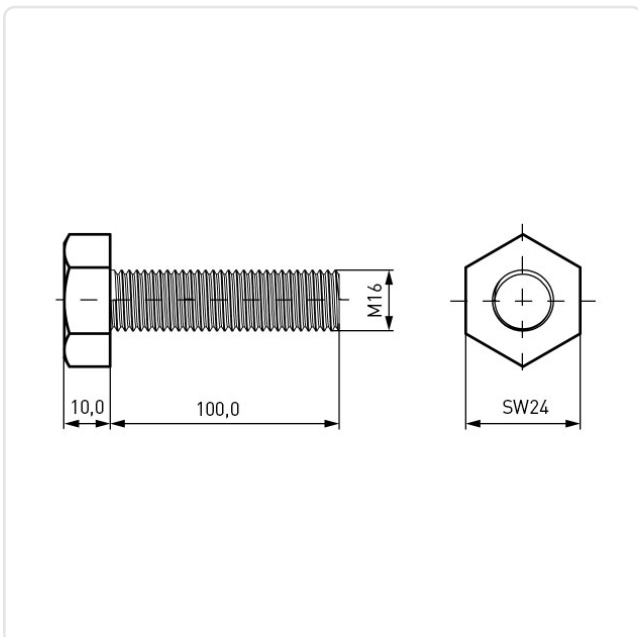

Would you like individual advice?

We look forward to your email to products@ettinger.de.

Subject to change and errors.