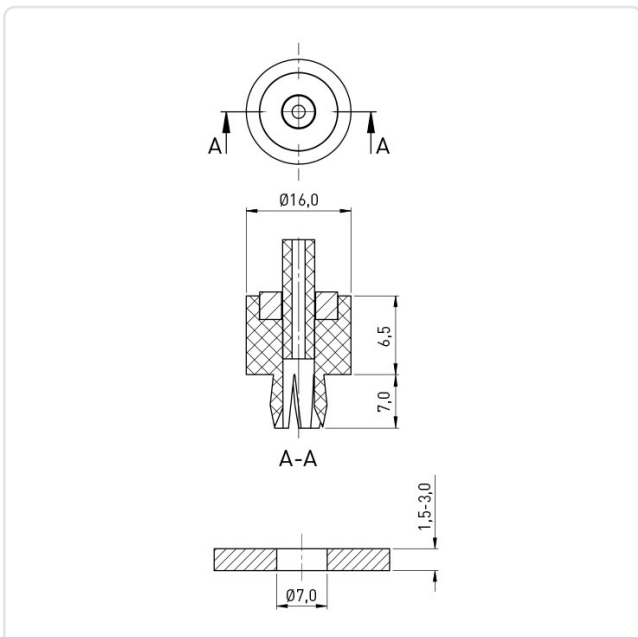

Would you like individual advice?

We look forward to your email to products@ettinger.de.

Subject to change and errors.