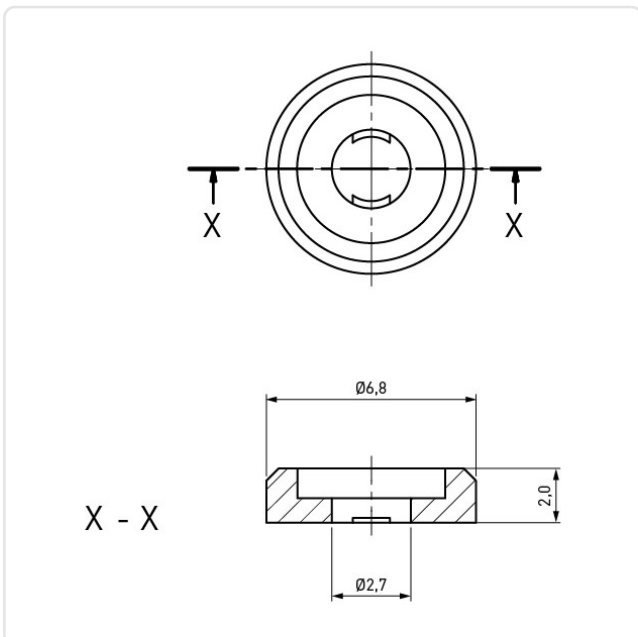

Would you like individual advice?

We look forward to your email to products@ettinger.de.

Subject to change and errors.