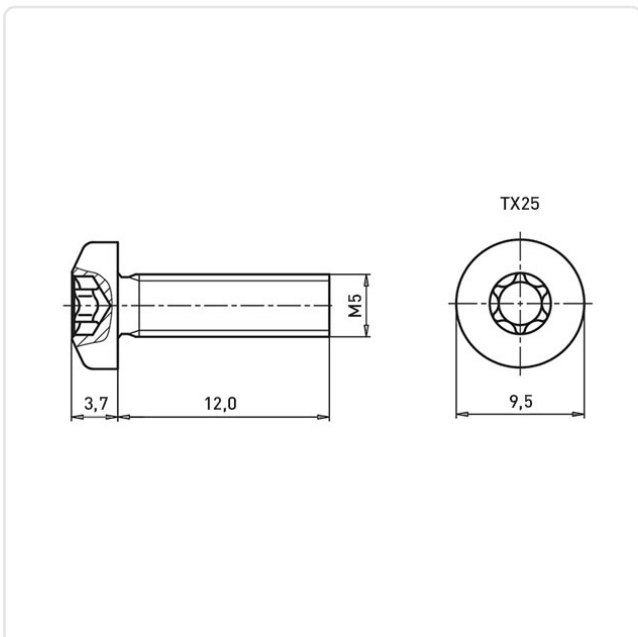

You can find all
information on the web on
our article detail page

Would you like individual advice?

We look forward to your email to products@ettinger.de.

Subject to change and errors.