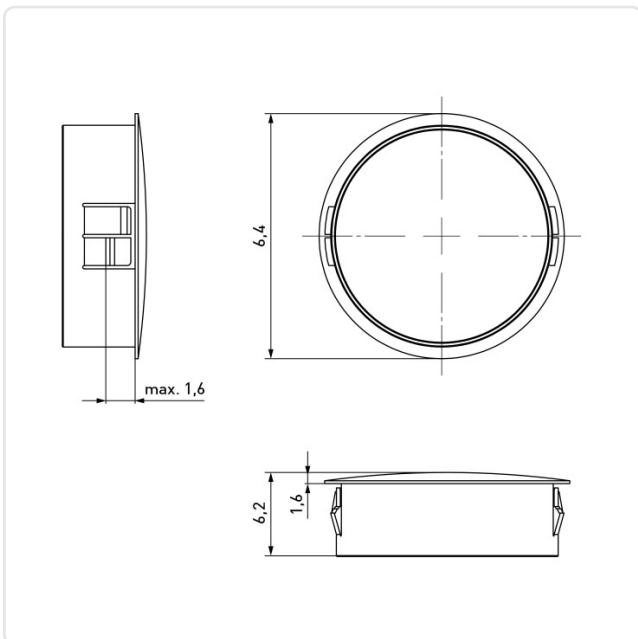

Would you like individual advice?

We look forward to your email to products@ettinger.de.

Subject to change and errors.