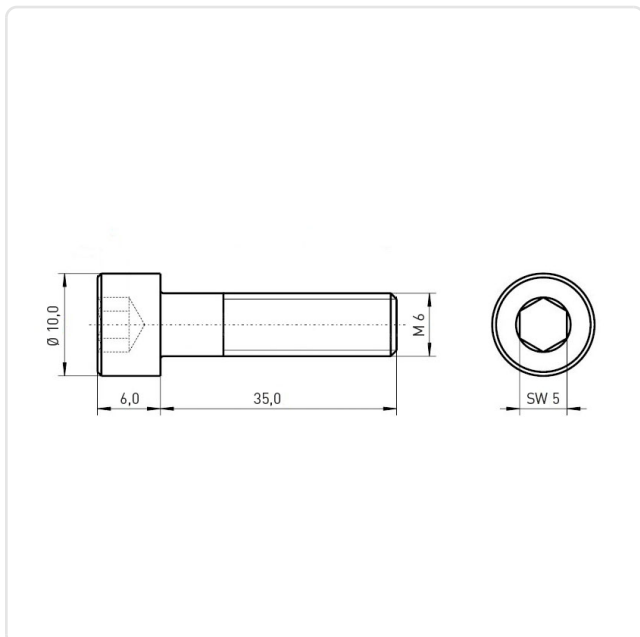

Article datasheet

Cheese Head Screw ISO4762 M6x35 A2 Plain Stainless Steel Hexagon Socket

Article-No.: 001.16.932

Image may be similar

Actuator Size:	Hexagon Socket Hex5
DIN/ISO:	DIN912 / ISO4762
Drive Type:	Hexagon Socket
Finish:	Plain
Head Diameter [mm]:	10
Head Height [mm]:	6
Head Shape:	Cheese Head
Length [mm]:	35
Material:	Stainless Steel AISI 304 / A2
Material Group:	Stainless Steel
Thread Size:	M6
Weight:	9.2g
Conformities:	