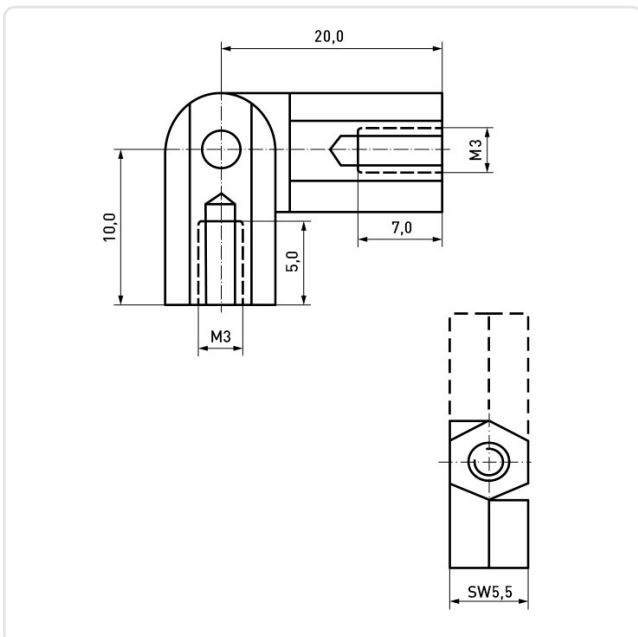

Would you like individual advice?

We look forward to your email to products@ettinger.de.

Subject to change and errors.