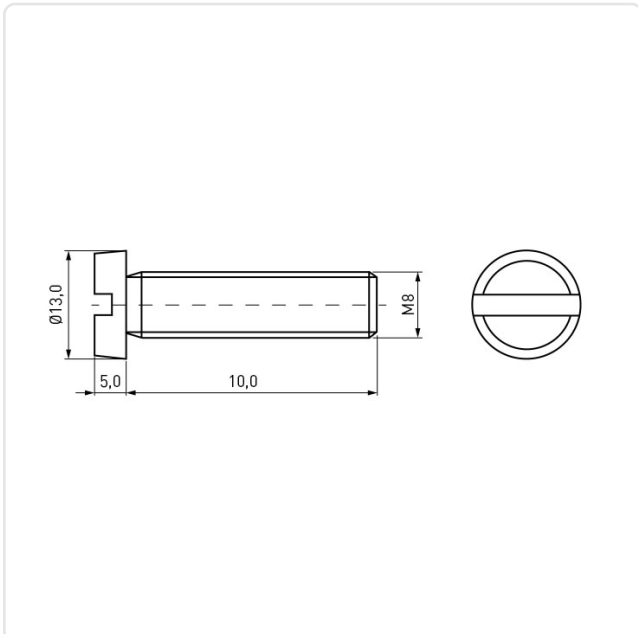

Article datasheet

Cheese Head Screw ISO1207 M8x10 PA-66 Natural Slotted

Article-No.: 001.44.846

Image may be similar

Color:	Natural
DIN/ISO:	DIN84 / ISO1207
Drive Type:	Slotted
Flammability Class:	UL94-V2
Head Diameter [mm]:	13
Head Height [mm]:	5
Head Shape:	Cheese Head
Length [mm]:	10
Material:	PA 6.6
Material Group:	Plastic
Thread Size:	M8
Weight:	1.1g
Conformities:	